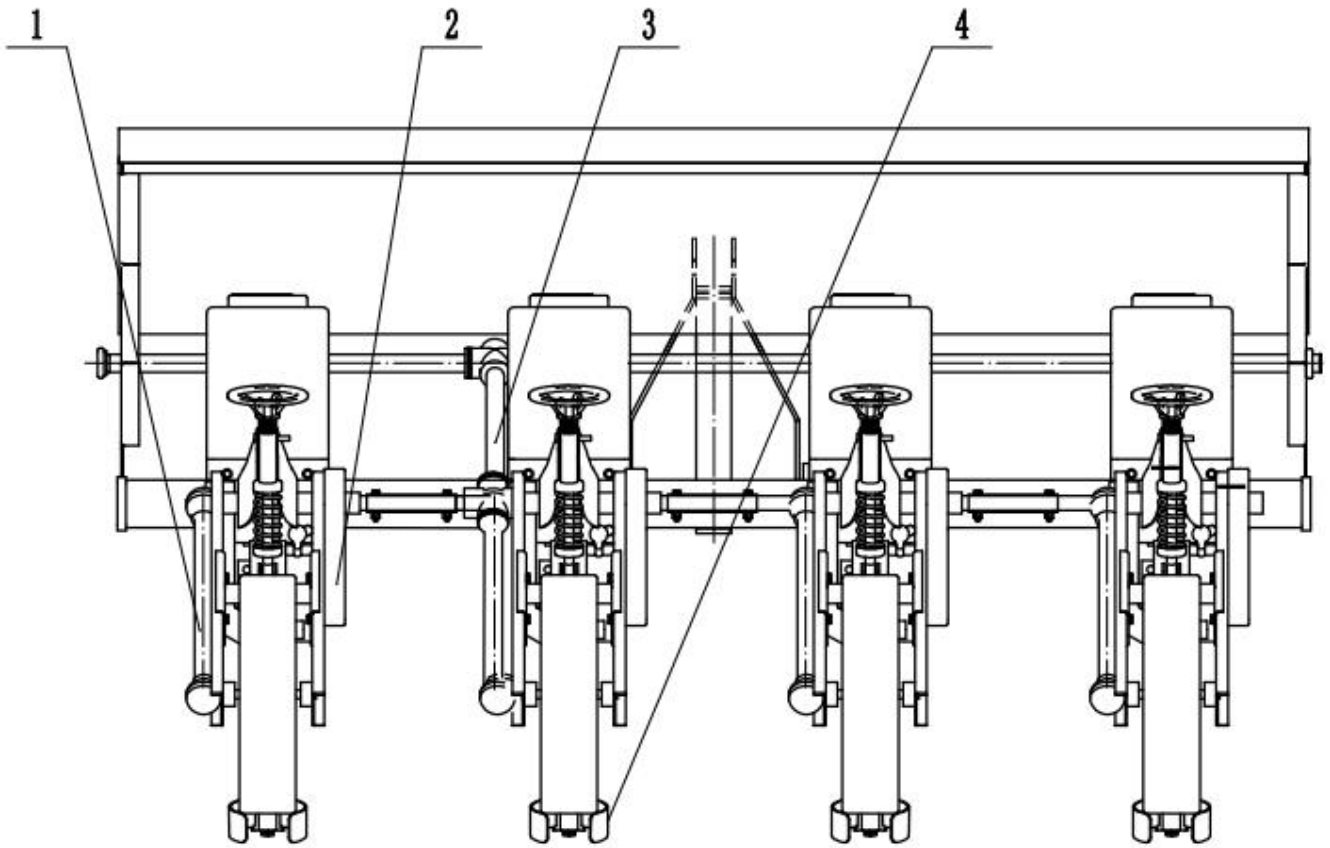

New Corn Seeder Machine

Model	2BGFY-3	2BGFY-4
Rows	3 rows	4 rows
Crops	Corn, Soybean	
Row Spacing	55-70cm(adjustable)	
Seeding Depth	30-50mm	
Planting space(cm)	10-40cm (adjust the gears to change) (14cm/17cm/20cm/23cm/26cm/29cm/32cm/35cm) For corn, we recommend to adjust space to 23cm or26cm	
Shift gears	8 shift gears +8 adjustable planting space	
Corn seed size	<=13mm	
Driving method	gear driven,shaft driven	
Power required (HP)	18-30HP	30-40HP
Dimension of fertilizer box	150*40*30cm	200*40*30cm
Capacity of fertilizer box	180L	240L

1. Seeding transmission assembly
2. Gear transmission
3. Fertilizing transmission system
4. Soil-covering structure
5. Fertilizer ditcher
6. Main frame
7. Fertilizer box assembly
8. Square U-shape bolt
9. Seed box assembly
10. Shift gear box
11. Seed metering device assembly
12. Spring floating assembly
13. Earth wheel