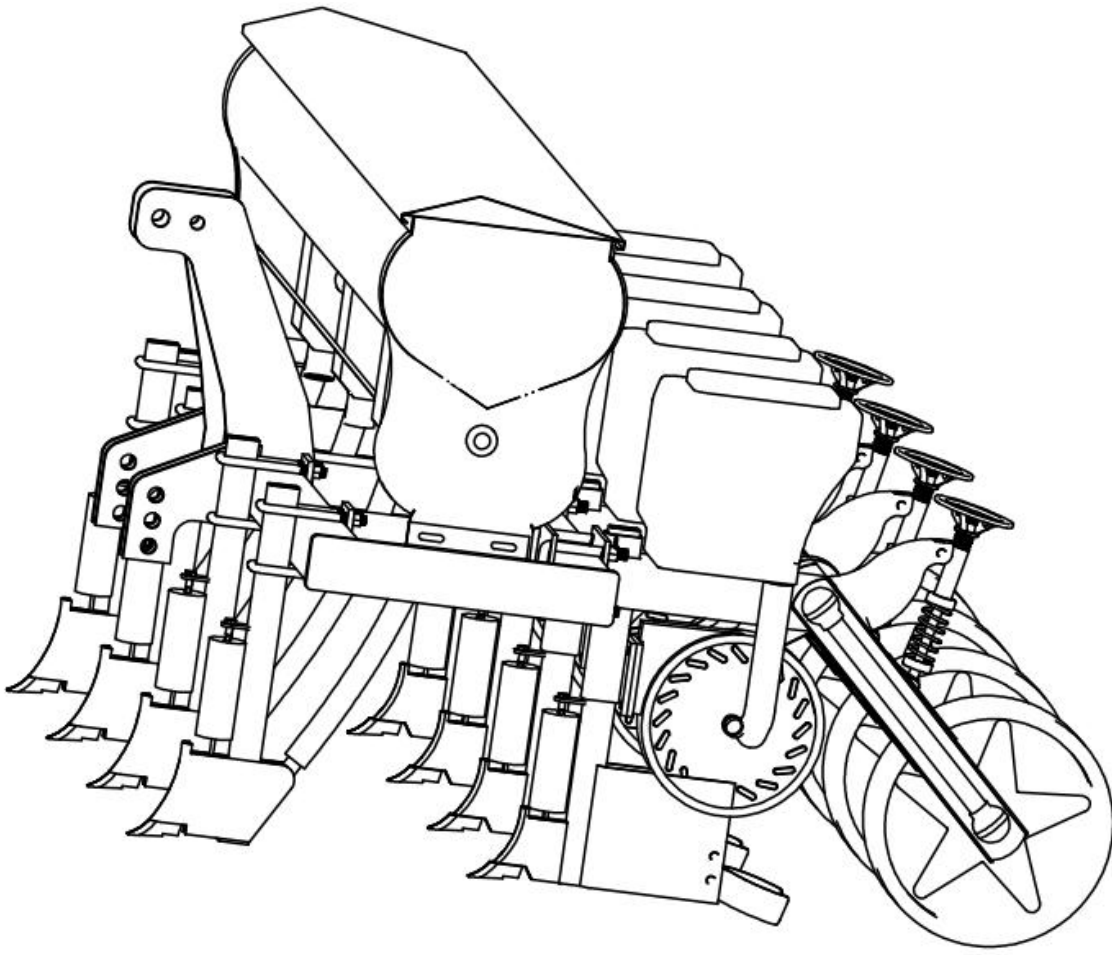

New Corn Seeder Machine

Model	2BGFY-3	2BGFY-4
Rows	3 rows	4 rows
Crops	Corn, Soybean	
Row Spacing	55-70cm(adjustable)	
Seeding Depth	30-50mm	
Planting space(cm)	10-40cm (adjust the gears to change) (14cm/17cm/20cm/23cm/26cm/29cm/32cm/35cm) For corn, we recommend to adjust space to 23cm or26cm	
Shift gears	8 shift gears +8 adjustable planting space	
Corn seed size	<=13mm	
Driving method	gear driven,shaft driven	
Power required (HP)	18-30HP	30-40HP
Dimension of fertilizer box	150*40*30cm	200*40*30cm
Capacity of fertilizer box	180L	240L

1. Seeding transmission assembly
2. Gear transmission
3. Fertilizing transmission system
4. Soil-covering structure
5. Fertilizer ditcher
6. Main frame
7. Fertilizer box assembly
8. Square U-shape bolt
9. Seed box assembly
10. Shift gear box
11. Seed metering device assembly
12. Spring floating assembly
13. Earth wheel