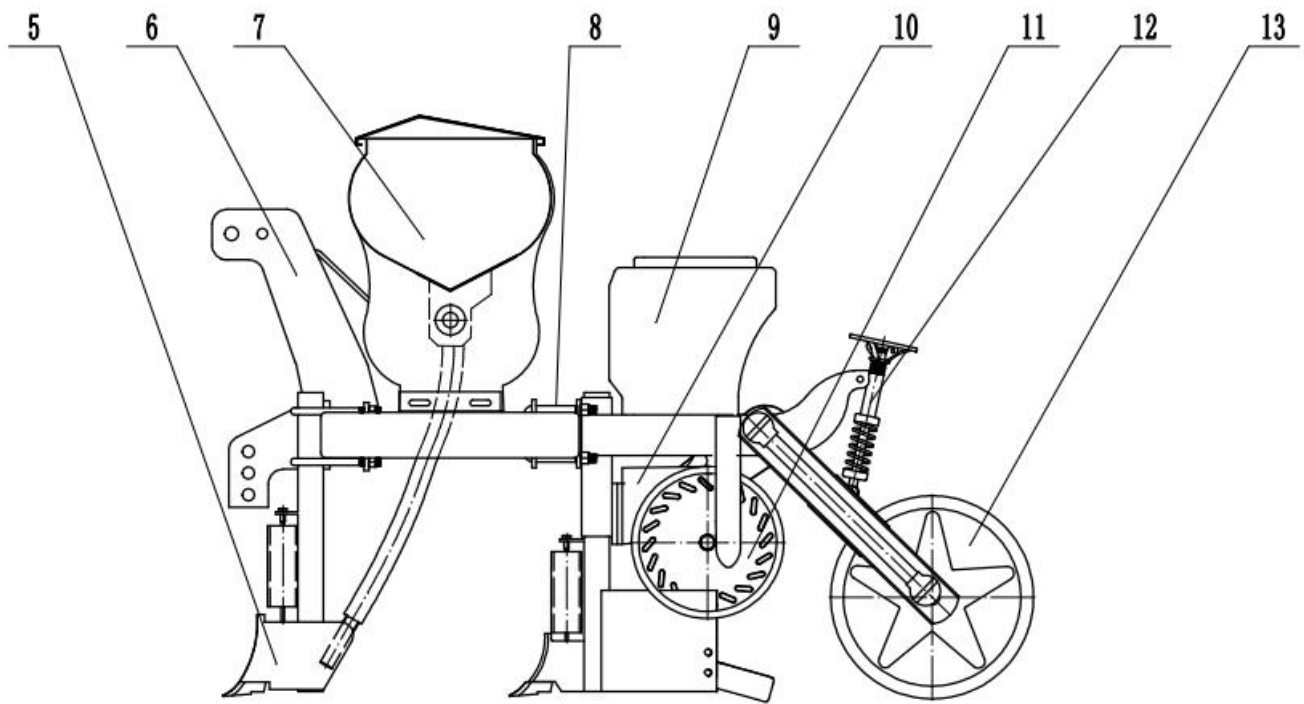

New Corn Seeder Machine

Model	2BGFY-3	2BGFY-4
Rows	3 rows	4 rows
Crops	Corn, Soybean	
Row Spacing	55-70cm(adjustable)	
Seeding Depth	30-50mm	
Planting space(cm)	10-40cm (adjust the gears to change) (14cm/17cm/20cm/23cm/26cm/29cm/32cm/35cm) For corn, we recommend to adjust space to 23cm or26cm	
Shift gears	8 shift gears +8 adjustable planting space	
Corn seed size	<=13mm	
Driving method	gear driven,shaft driven	
Power required (HP)	18-30HP	30-40HP
Dimension of fertilizer box	150*40*30cm	200*40*30cm
Capacity of fertilizer box	180L	240L

1. Seeding transmission assembly
2. Gear transmission
3. Fertilizing transmission system
4. Soil-covering structure
5. Fertilizer ditcher
6. Main frame
7. Fertilizer box assembly
8. Square U-shape bolt
9. Seed box assembly
10. Shift gear box
11. Seed metering device assembly
12. Spring floating assembly
13. Earth wheel