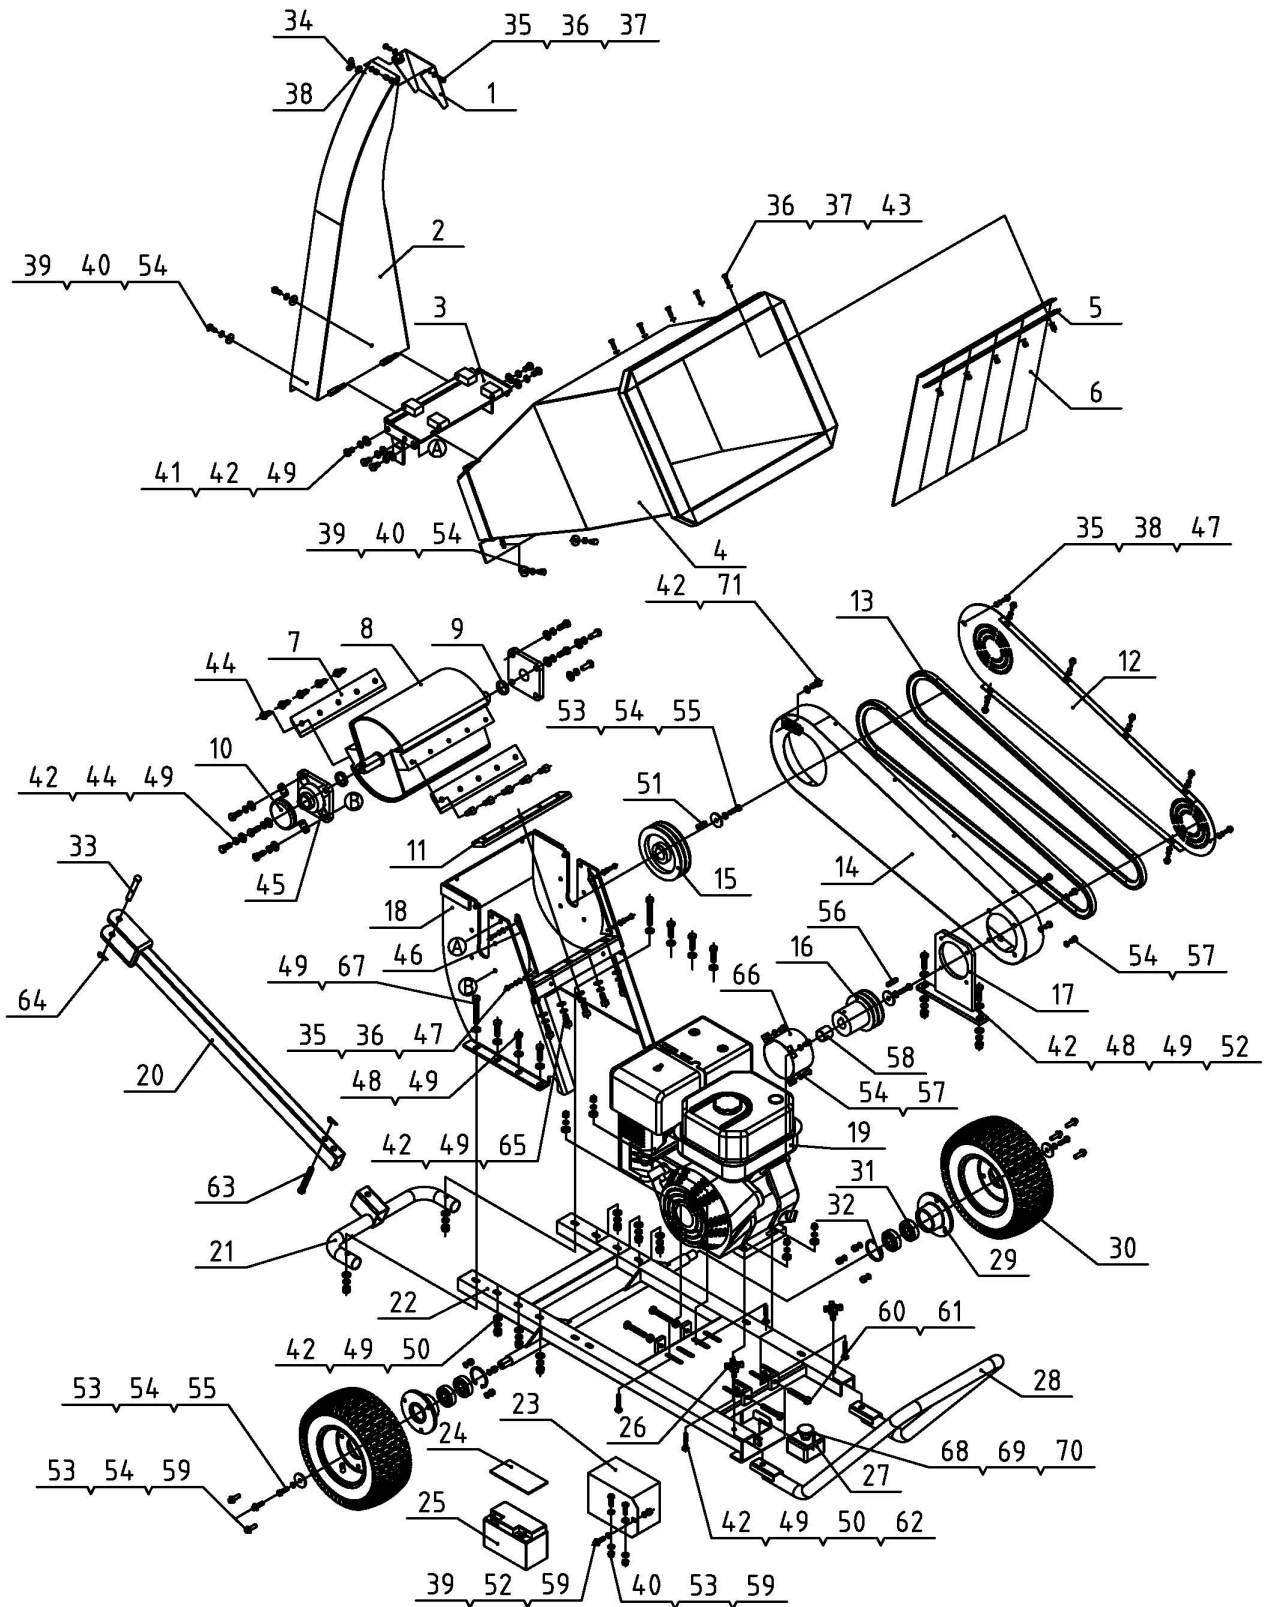

PARTS DRAWING

PARTS LIST

Ref#	Drawing No.	Description	Qty
1	CPR150-00003	Frame	1
2	CPR150-07000	Outlet Hopper Assembly	1
3	CPR150-03000	Roller Cover plate Assembly	1
4	CPR150-08000	Inlet Hopper Assembly	1
5	CPR150-00008	Mound Layer	1
6	CPR150-00014	Inlet Hopper Rubber	1
7	CPR150-00006	Blade	2
8	CPR150-01000	Roller Assembly	1
9	CPR150-00007	Spacer	2
10	CPR150-00016	End Cap	1
11	CPR150-00005	Striker Plate	1
12	CPR150-00013	Belt Pulley Shroud	1
13	SPA1782	Triangle Belt	2
14	CPR150-06000	Belt Pulley Shroud Assembly	1
15	CPR150-00010	Large Belt Pulley	1
16	CPR150-00012	Small Belt Pulley	1
17	CPR150-10000	Shield Mounting Plate Assembly	1
18	CPR150-02000	Roller Base Assembly	1
19	YQ-JD15AE-H	15HP Engine	1
20	CPR150-05000	Tow Bar	1
21	CPR150-12000	Hand Grip	1
22	CPR150-04000	Base	1
23	CPR150-13000	Battery Box	1
24	CPR150-00015	Rubber Cushion	1
25		Battery 12V 18AH	1
26	T251-60000	Hand Wheel	2
27	CPR150-15000	Scram	1
28	CPR150-09000	Hand Grip	1
29	CPR150-00011	Bearing Block	2
30	N030-10000	Wheel Assembly	2
31	9603-6304	Deep Groove Ball Bearing	4
32	9308-52000	Lock Retainer Ring	2
33	CPR150-00002	Hitch Pin	1
34	9208-06000-DX	Wing Nut M6	1
35	9101-06016-DX8.8	Hex Bolt M6x16	14
36	9301-06000-DX	Flat Washer Ø6	18
37	9206-06000-DX	Nylon Lock Bolt M6	7
38	9302-06000-DX	Large Flat Washer Ø6	9