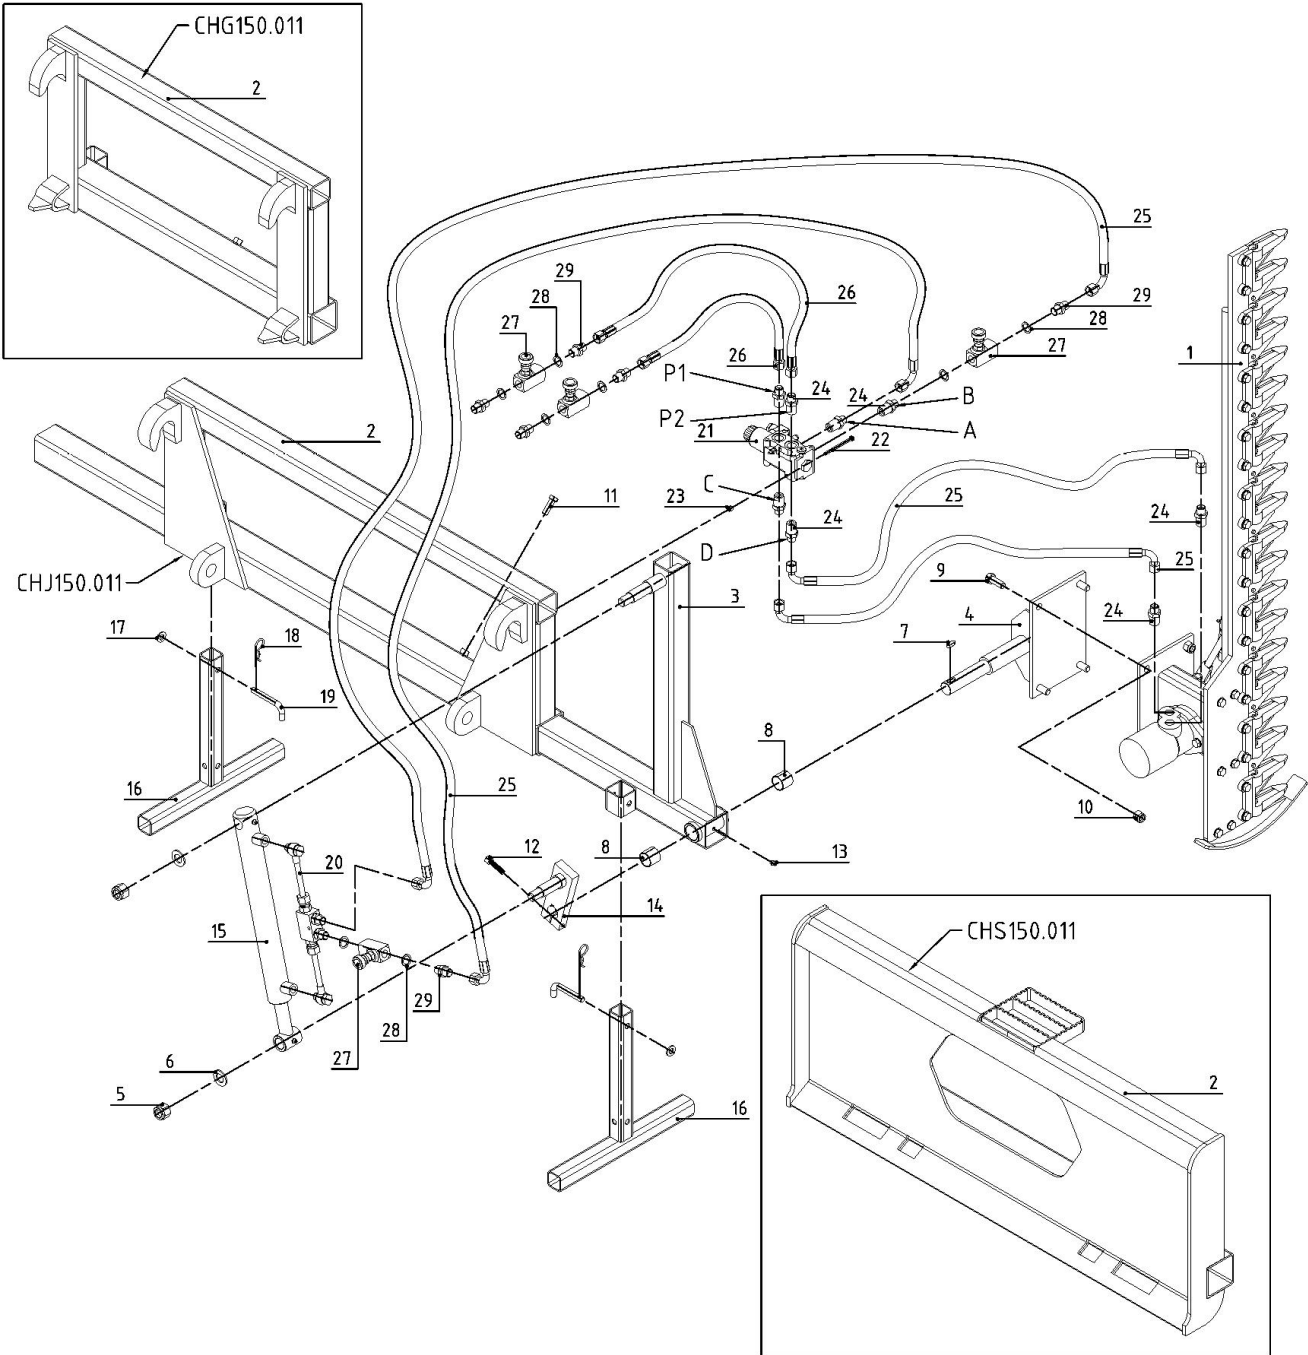

Parts list CHJ

Parts List –CHJ

NO.	PART NO.	Name & Specifications	QTY
1	CH150.001	Hedge trimmer	1
2	CHJ150.011	Hanging Weldment(EURO Hitch)	1
	CHG150.011	Hanging Weldment(SMS Hitch)	
	CHS150.011	Hanging Weldment(Skidder Hitch)	
3	CHJ150.012	Beam Weldment	1
4	CHJ150.013	Rotation Seat Weldment	1
5	GB/T889.1-2000	Lock Nut M20	2
6	GB/T97.1-1987	Plain Washer	2
7	GB / T1096-1979	Key A 8x22	1
8	CHJ150.102	Bearing 30*34*30	2
9	GB/T5783-2000	Bolt M14*35	4
10	GB/T889.1-2000	Lock Nut M14	4
11	GB/T5783-2000	Bolt M12*35	2
12	GB / T70. 1-2000	Soket head cap screw M10x40	1
13	JB / T7940. 1-1995	Oil Cup M8	1
14	CHJ150.014	Swing Arm Weldment	1
15	CHJ150.015	Cylinder	1
16	CHJ150.016	Support Leg	2
17	GB/T97.1-1987	Plain Washer	2
18		R Pin 3.2	2
19	1G135.00.107	Plug Pin	2

20		Safety Valve	1
21	DV26.001	Solenoid Valve	1
22	GB/T5783-2000	Bolt M8x80	2
23	GB/T889.1-2000	Lock Nut M8	2
24	CP5.60.104	Adapter R1/2-M18*1.5	8
25	CHJ150.017	Oil Hoses	4
26	CHJ150.018	In-out oil hose	2
27	LA-H10L	One- way throttle valve	4
28		Washer 18	8
29		Adapter 18-18	6